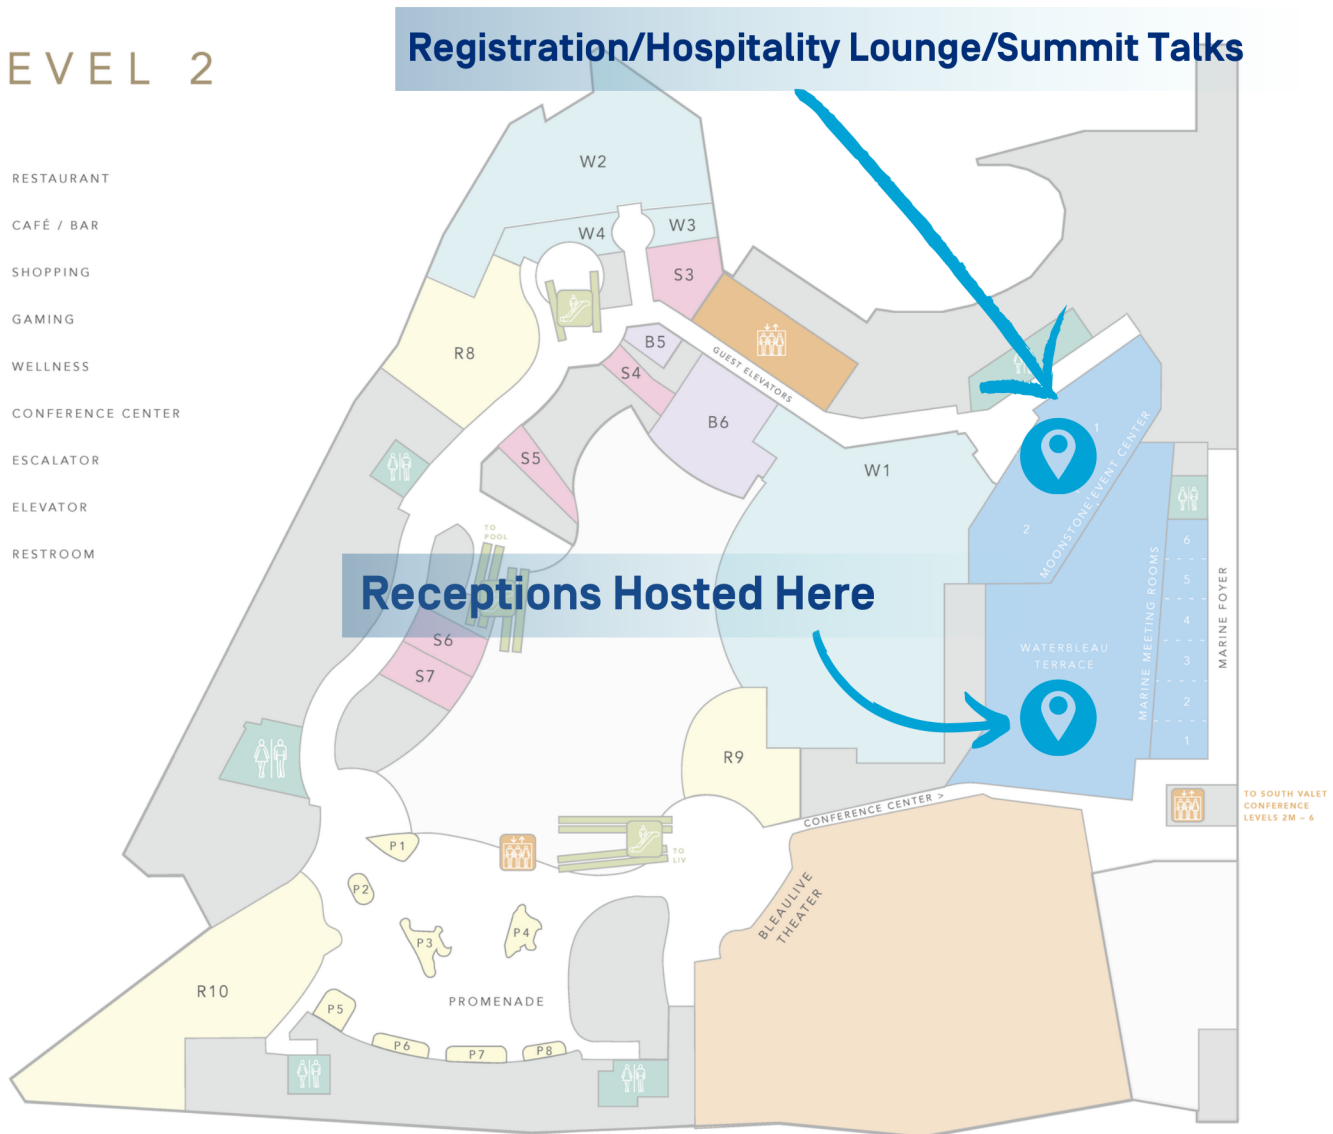

NGL SUMMIT

March 3-6, 2024 | Las Vegas

Buses Pick Up for Golf

LEVEL 1

- RESTAURANT
- CAFÉ / BAR
- SHOPPING
- GAMING
- ESCALATOR
- ELEVATOR
- RESTROOM

Path to Registration/Hospitality Lounge/Meeting Rooms

RESTAURANTS

- R1 MOTHER WOLF
- R2 DON'S PRIME
- R3 KYU
- R4 CHYNA CLUB
- R5 WASHING POTATO
- R6 VIDA

CAFÉS & BARS

- B1 BLEAU BAR
- B2 COLLINS
- B3 AZUL
- B4 CHEZ BON BON

SHOPPING

- S1 SHOPPING
- S2 SHOPPING

NGL SUMMIT

March 3-6, 2024 | Las Vegas

LEVEL 2

- RESTAURANT
- CAFÉ / BAR
- SHOPPING
- GAMING
- WELLNESS
- CONFERENCE CENTER
- ↑ ESCALATOR
- ↑ ELEVATOR
- ♿ RESTROOM

PROMENADE

- P1 BREAK
- P2 APRÈS
- P3 NONA
- P4 BAR ITO
- P5 MIAMI SLICE
- P6 ROADSIDE TACO
- P7 CAPONS
- P8 EL BAGEL

RESTAURANT

- R8 LA FONTAINE
- R9 PAPI STEAK
- R10 KOMODO

CAFÉS & BARS

- B5 CAFÉ CUTO
- B6 NOWHERE

SHOPPING

- S3 SHOPPING
- S4 SHOPPING
- S5 SHOPPING
- S6 SHOPPING
- S7 SHOPPING

WELLNESS

- W1 LAPIS SPA
- W2 FITNESS CENTER
- W3 IGK SALON
- W4 WELLNESS